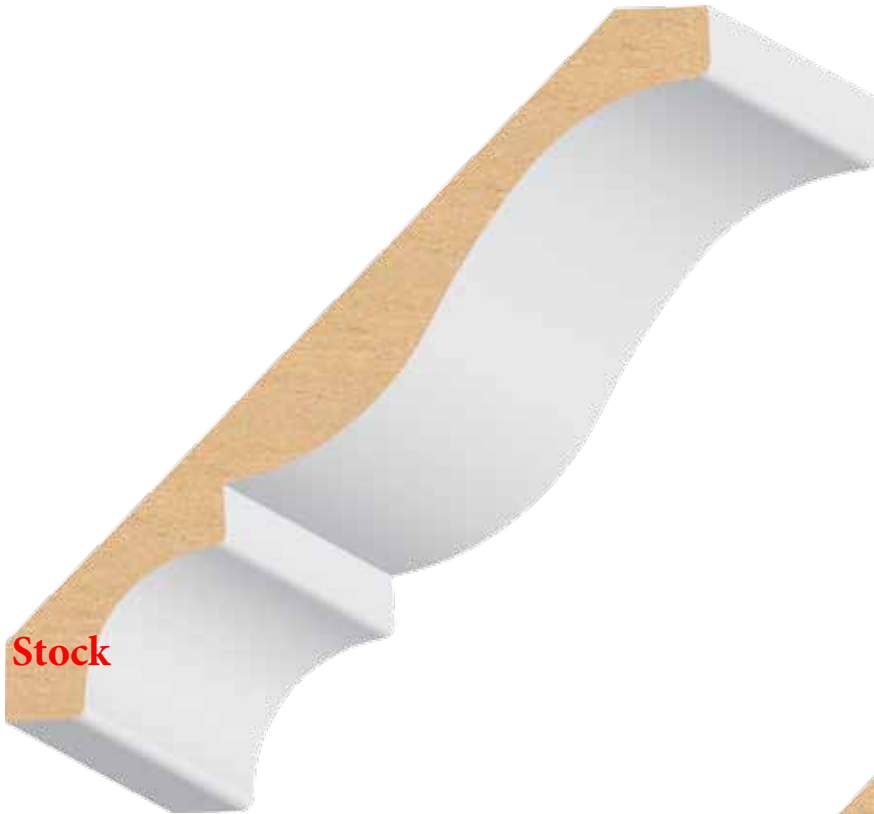

### 4-5/8" TO 5-1/16" CROWN & CORNICE

*(items are approximate scale only)*

✂ lengths available: 16'

**423MUL** 7/8 x 4-5/8 **Ultralite Carolina Crown**  
**423LDF** 11/16 x 4-5/8 **Lightweight Carolina Crown**

**455LDF** 11/16 x 5-1/16  
**Lightweight Dentil Crown**

(858) 614-1800

ultralite & basic **mdf**

(items are approximate scale only)

## 5-1/4" CROWN & CORNICE

lengths available: 16'

**Stock**

**414MUL** 9/16 x 5-1/4 **Ultralite Colonial Crown**

**460MUL-5** 11/16 x 5-1/4 **Ultralite Craftsman Crown**