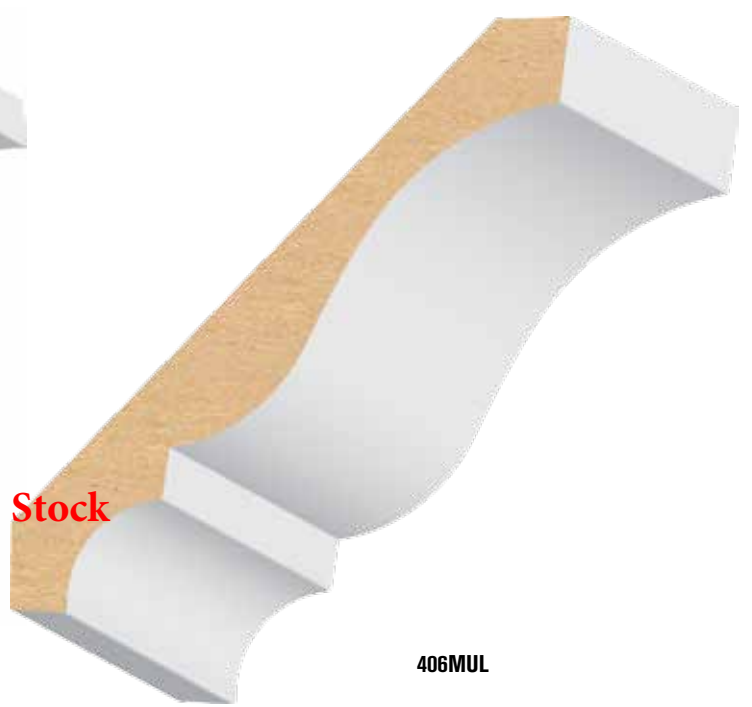

406MUL
9/16 x 4-1/4 **Ultralite Colonial Crown**