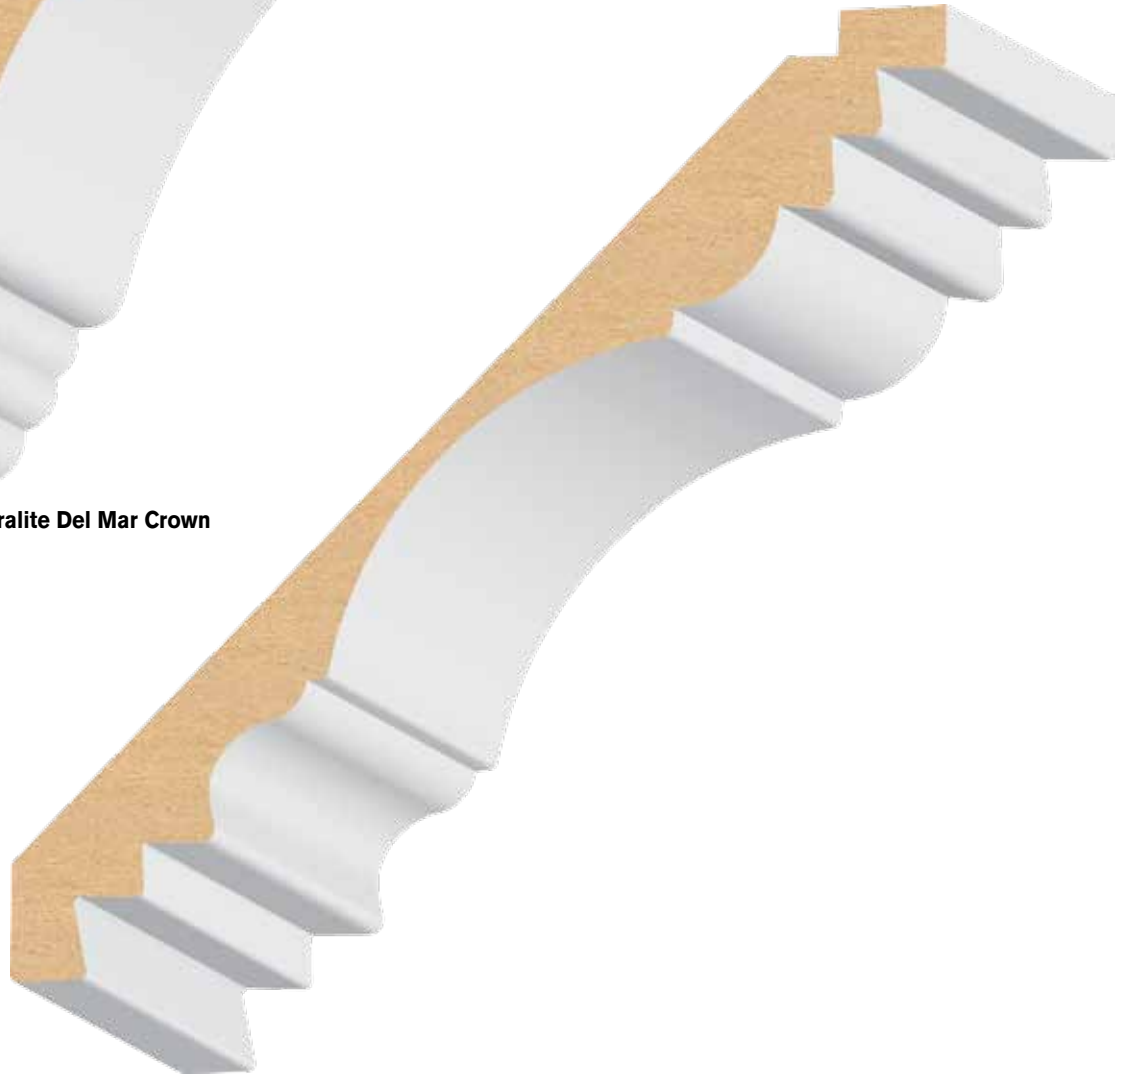

415MUL 1 1/16 x 7" **Ultralite Classic Crown**