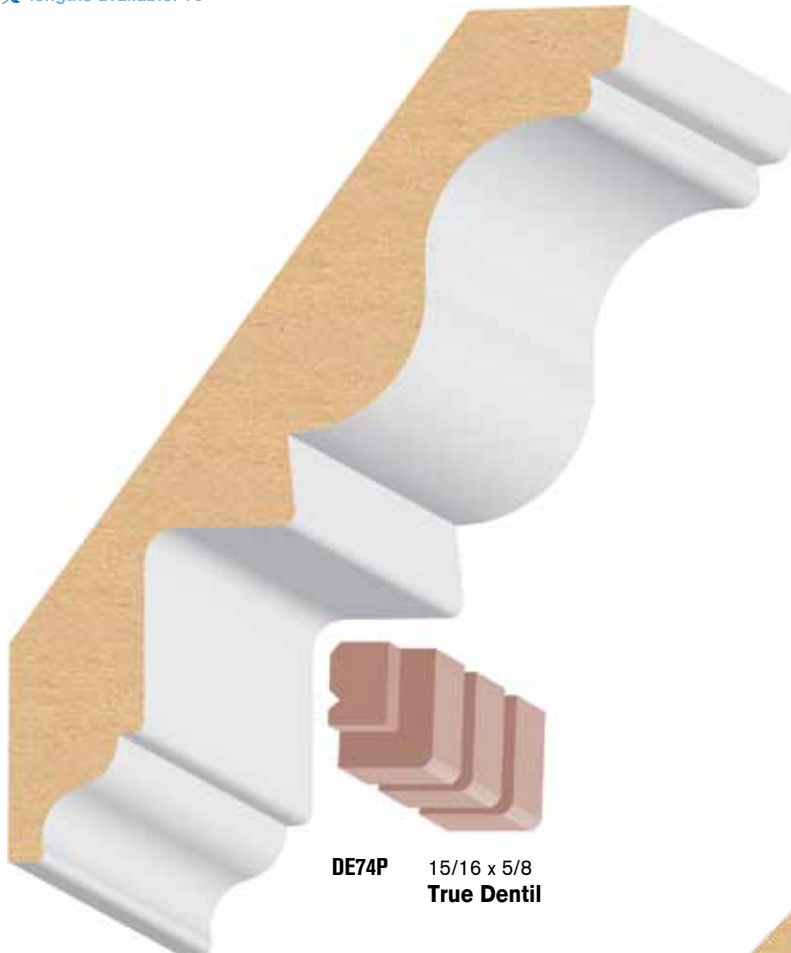

## 5-1/4" CROWN & CORNICE

lengths available: 16'

**Stock**

**414MUL** 9/16 x 5-1/4 **Ultralite Colonial Crown**

**460MUL-5** 11/16 x 5-1/4 **Ultralite Craftsman Crown**

### 5-1/2" TO 5-5/8" CROWN

*(items are approximate scale only)*

✂ lengths available: 16'

**DE74P** 15/16 x 5/8  
**True Dentil**

**425MUL-5** 13/16 x 5-1/2 **Ultralite Dentil Ready Crown**

**444MUL** 1-1/4 x 5-5/8  
**Ultralite Contemporary Crown**