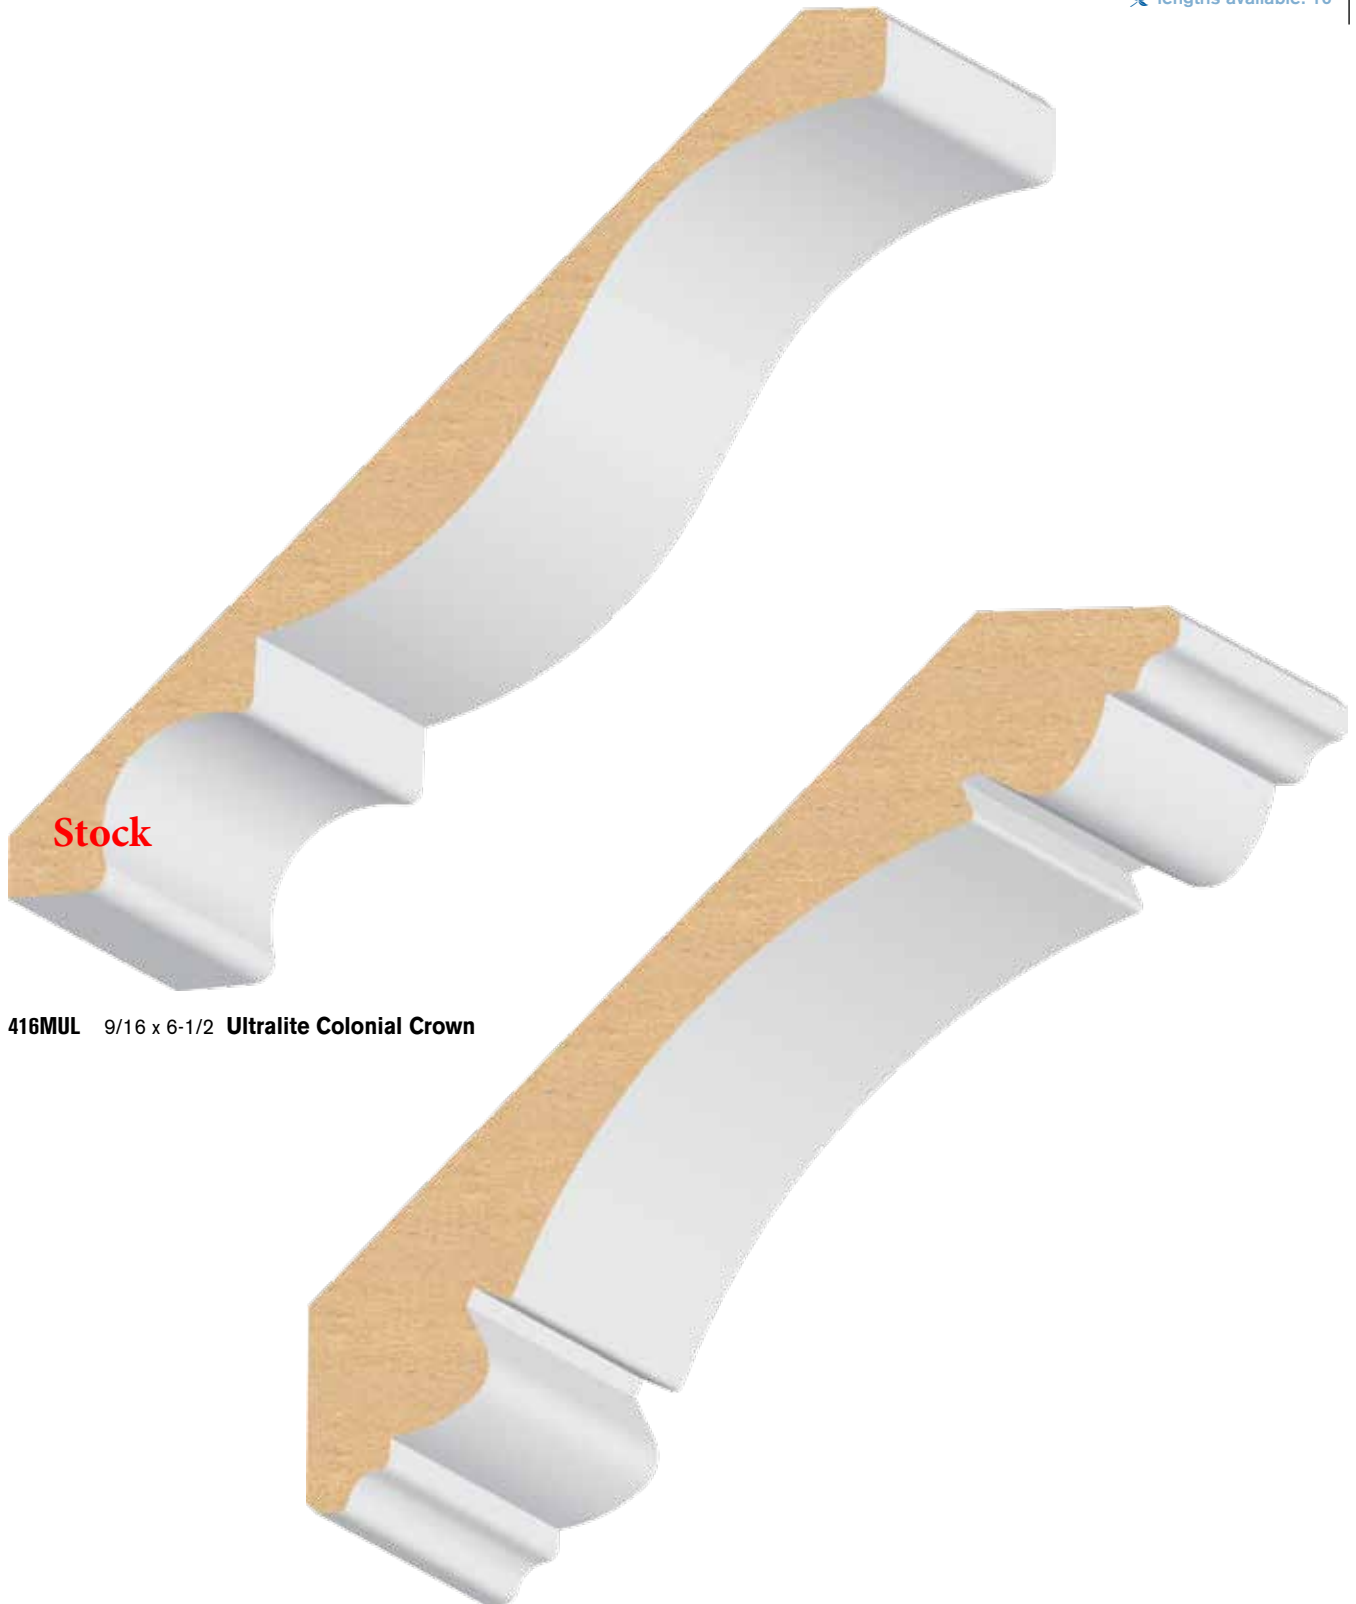

(858) 614-1800

ultralite & basic **mdf**

(items are approximate scale only)

6-1/2" CROWN

lengths available: 16'

Stock

416MUL 9/16 x 6-1/2 **Ultralite Colonial Crown**

424MUL 1 x 6-1/2 **Ultralite Carolina Crown**