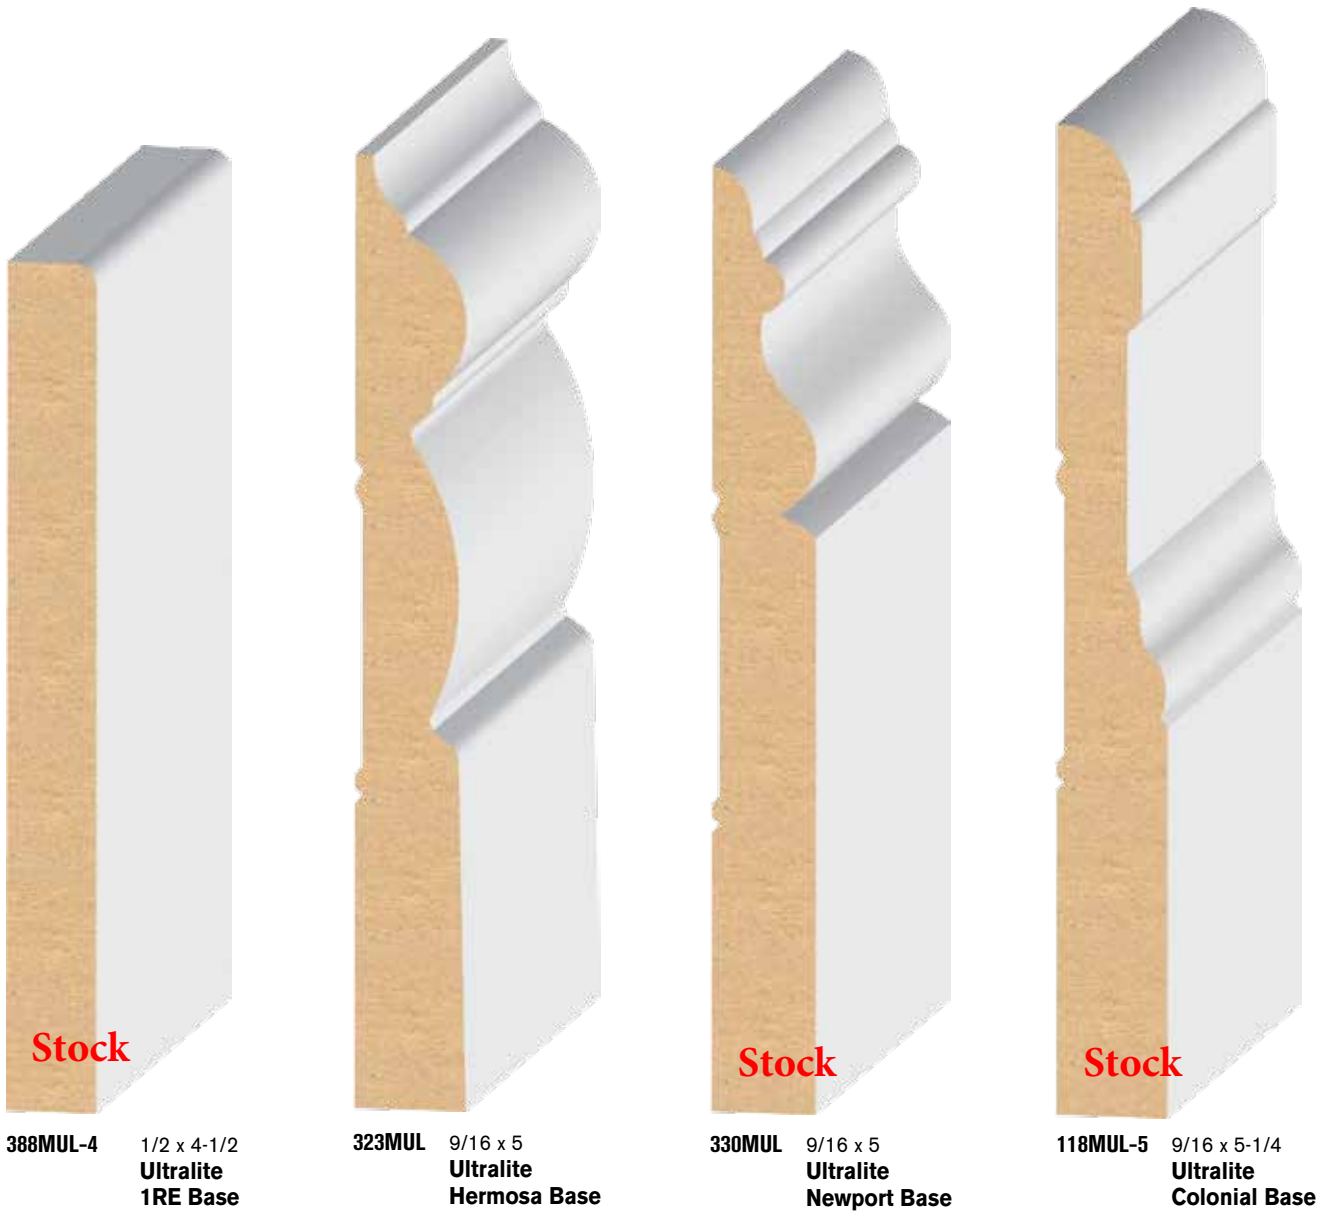

4-1/2" TO 5-1/4" BASE

(items are approximate scale only)

lengths available: 16'