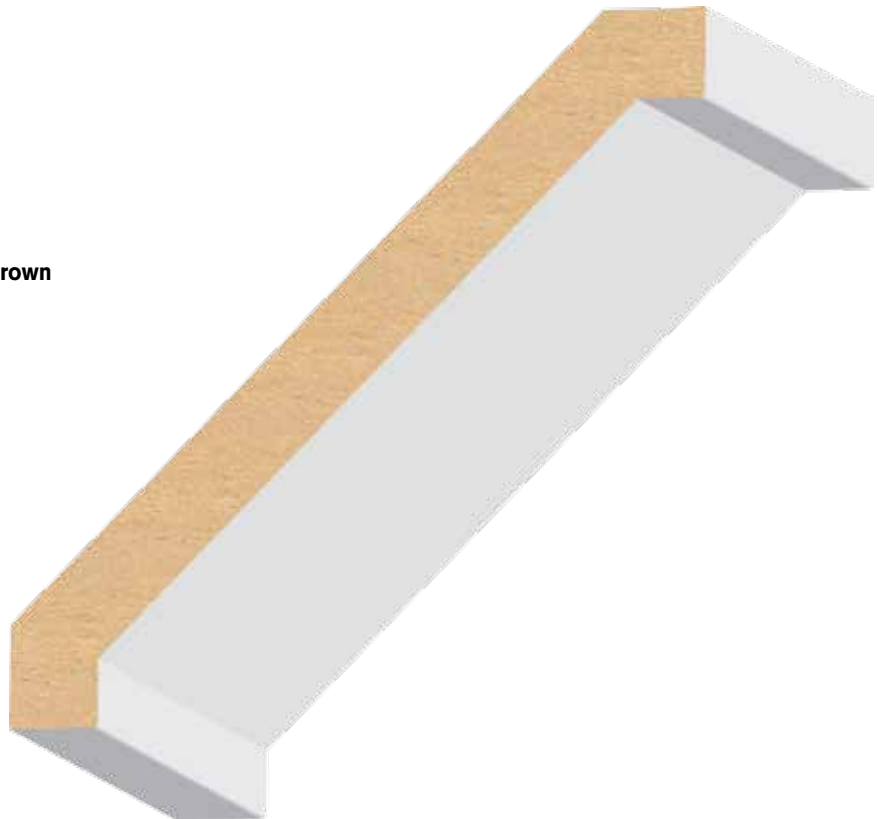

460MUL-5 11/16 x 5-1/4 **Ultralite Craftsman Crown**