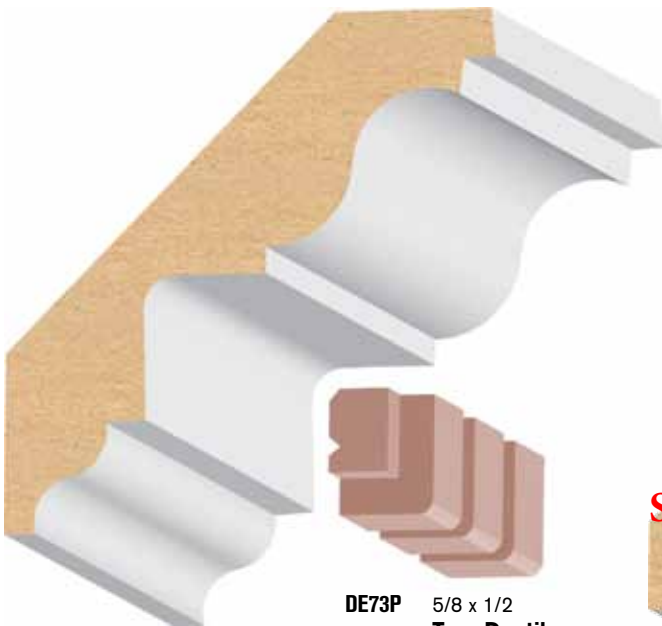

### 3-7/16" TO 4-1/4" CROWN & CORNICE

lengths available: 16'

**426MUL** 9/16 x 3-7/16 **Ultralite Georgian Crown**

**411MUL** 1-1/4 x 3-3/4 **Ultralite Cornice**

**DE73P** 5/8 x 1/2  
**True Dentil**  
*(Order Separately—  
not included with  
crown)*