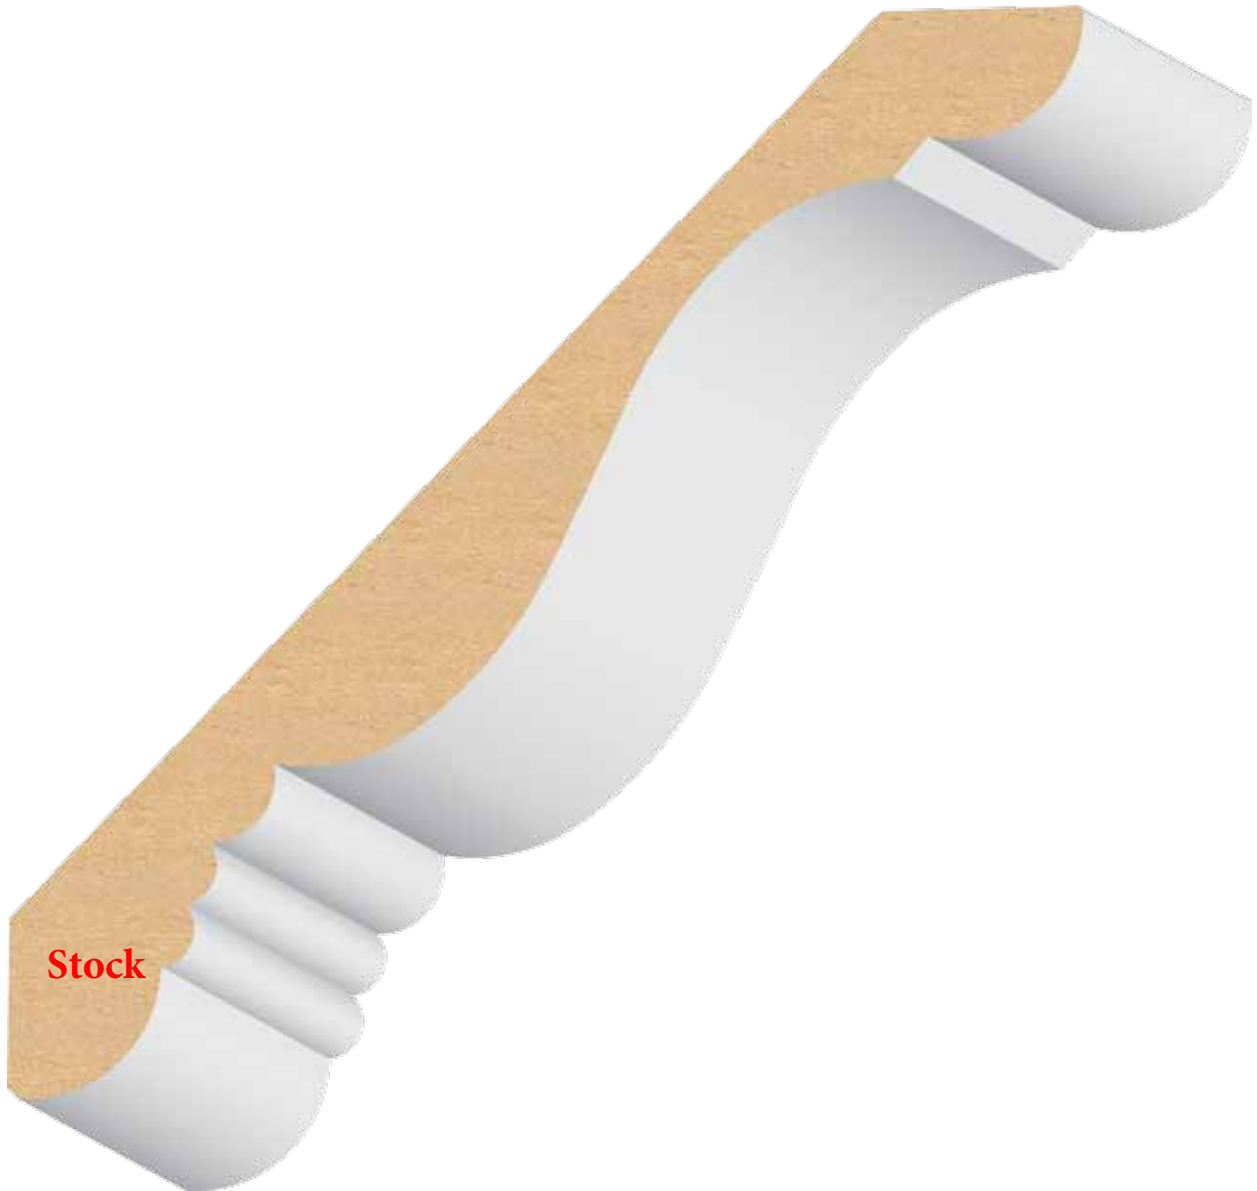

(858) 614-1800

ultralite & basic **mdf**

(items are approximate scale only)

8" CROWN

lengths available: 16'

450MUL 1 x 8 **Ultralite Large 410 Crown**