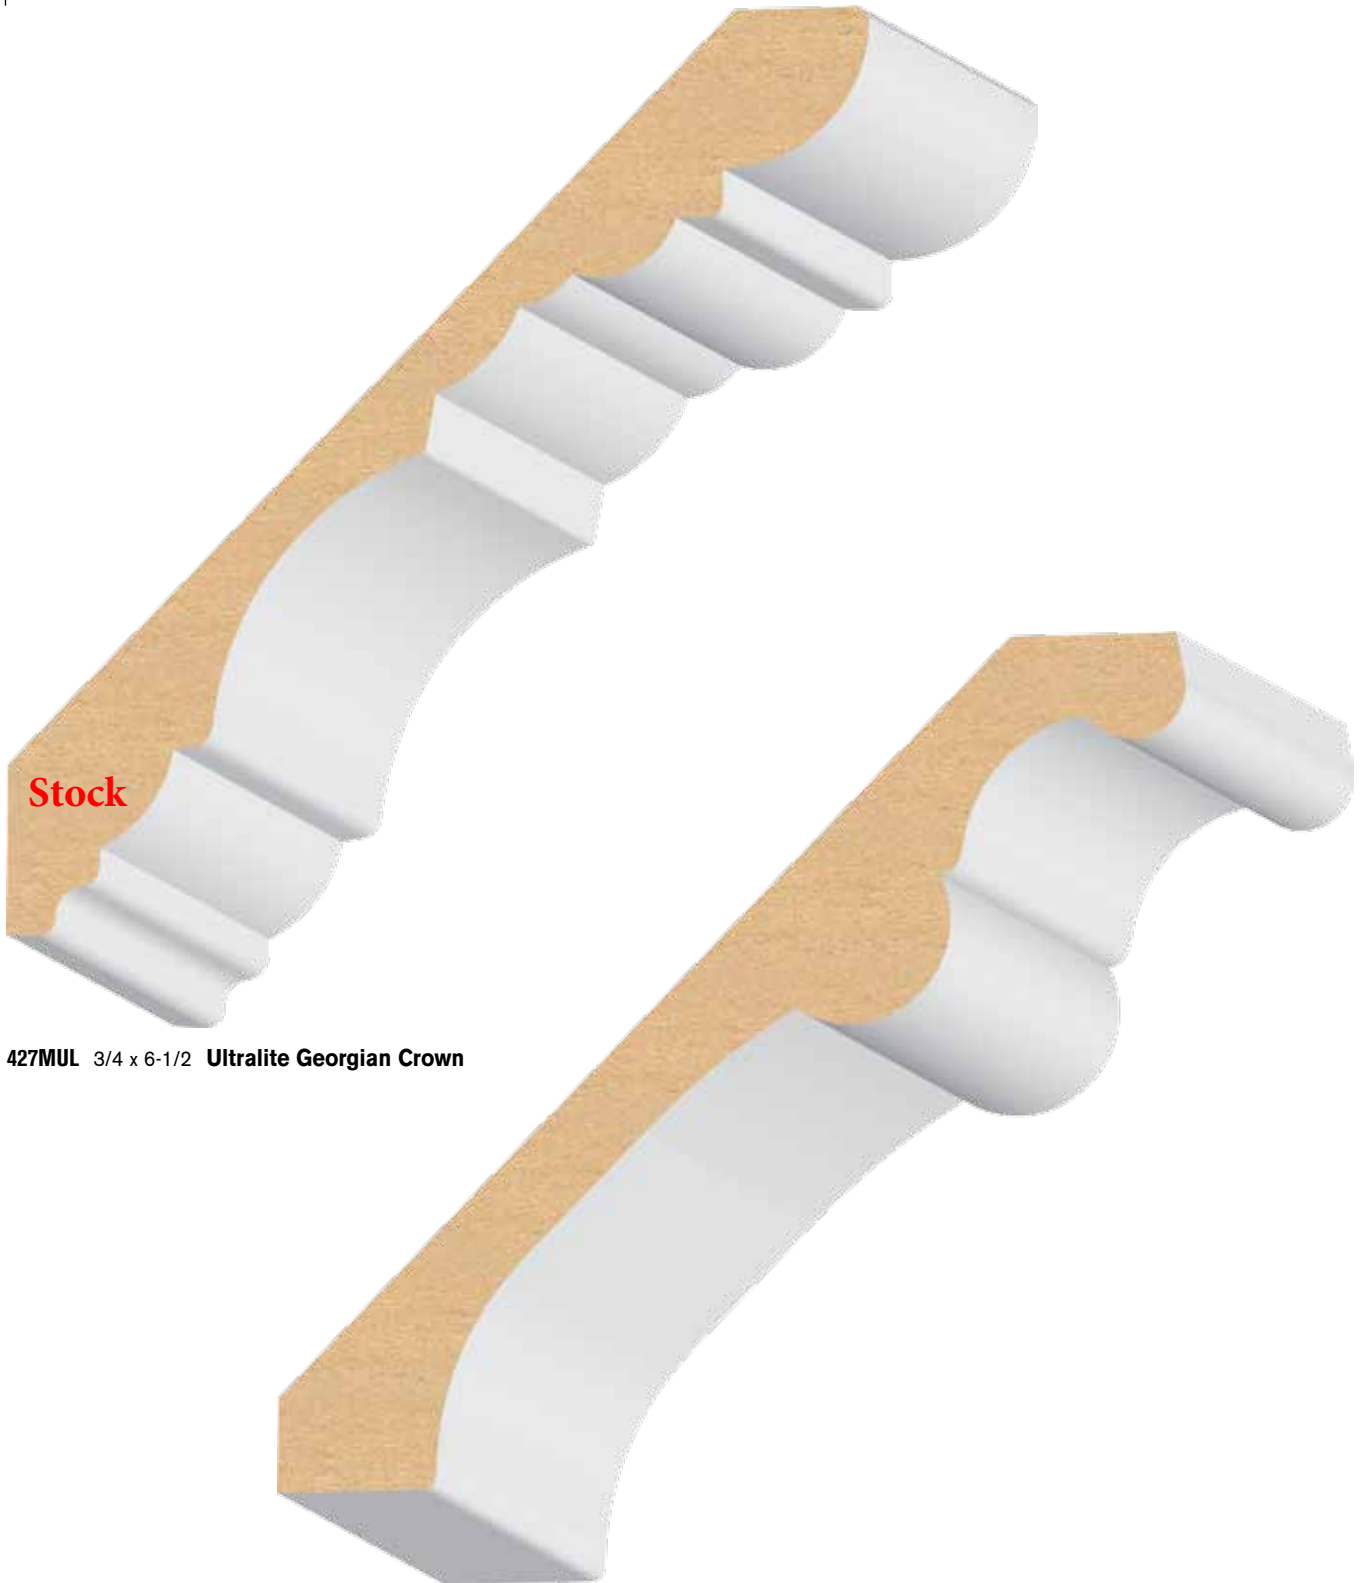

## 6-1/2" CROWN

 lengths available: 16'

**Stock**

**416MUL** 9/16 x 6-1/2 **Ultralite Colonial Crown**

**424MUL** 1 x 6-1/2 **Ultralite Carolina Crown**

## 6-1/2" CROWN

lengths available: 16'

*(items are approximate scale only)*

**427MUL** 3/4 x 6-1/2 **Ultralite Georgian Crown**

**431MUL** 1 x 6-1/2 **Ultralite Single Bead Crown**

(858) 614-1800

ultralite & basic **mdf**