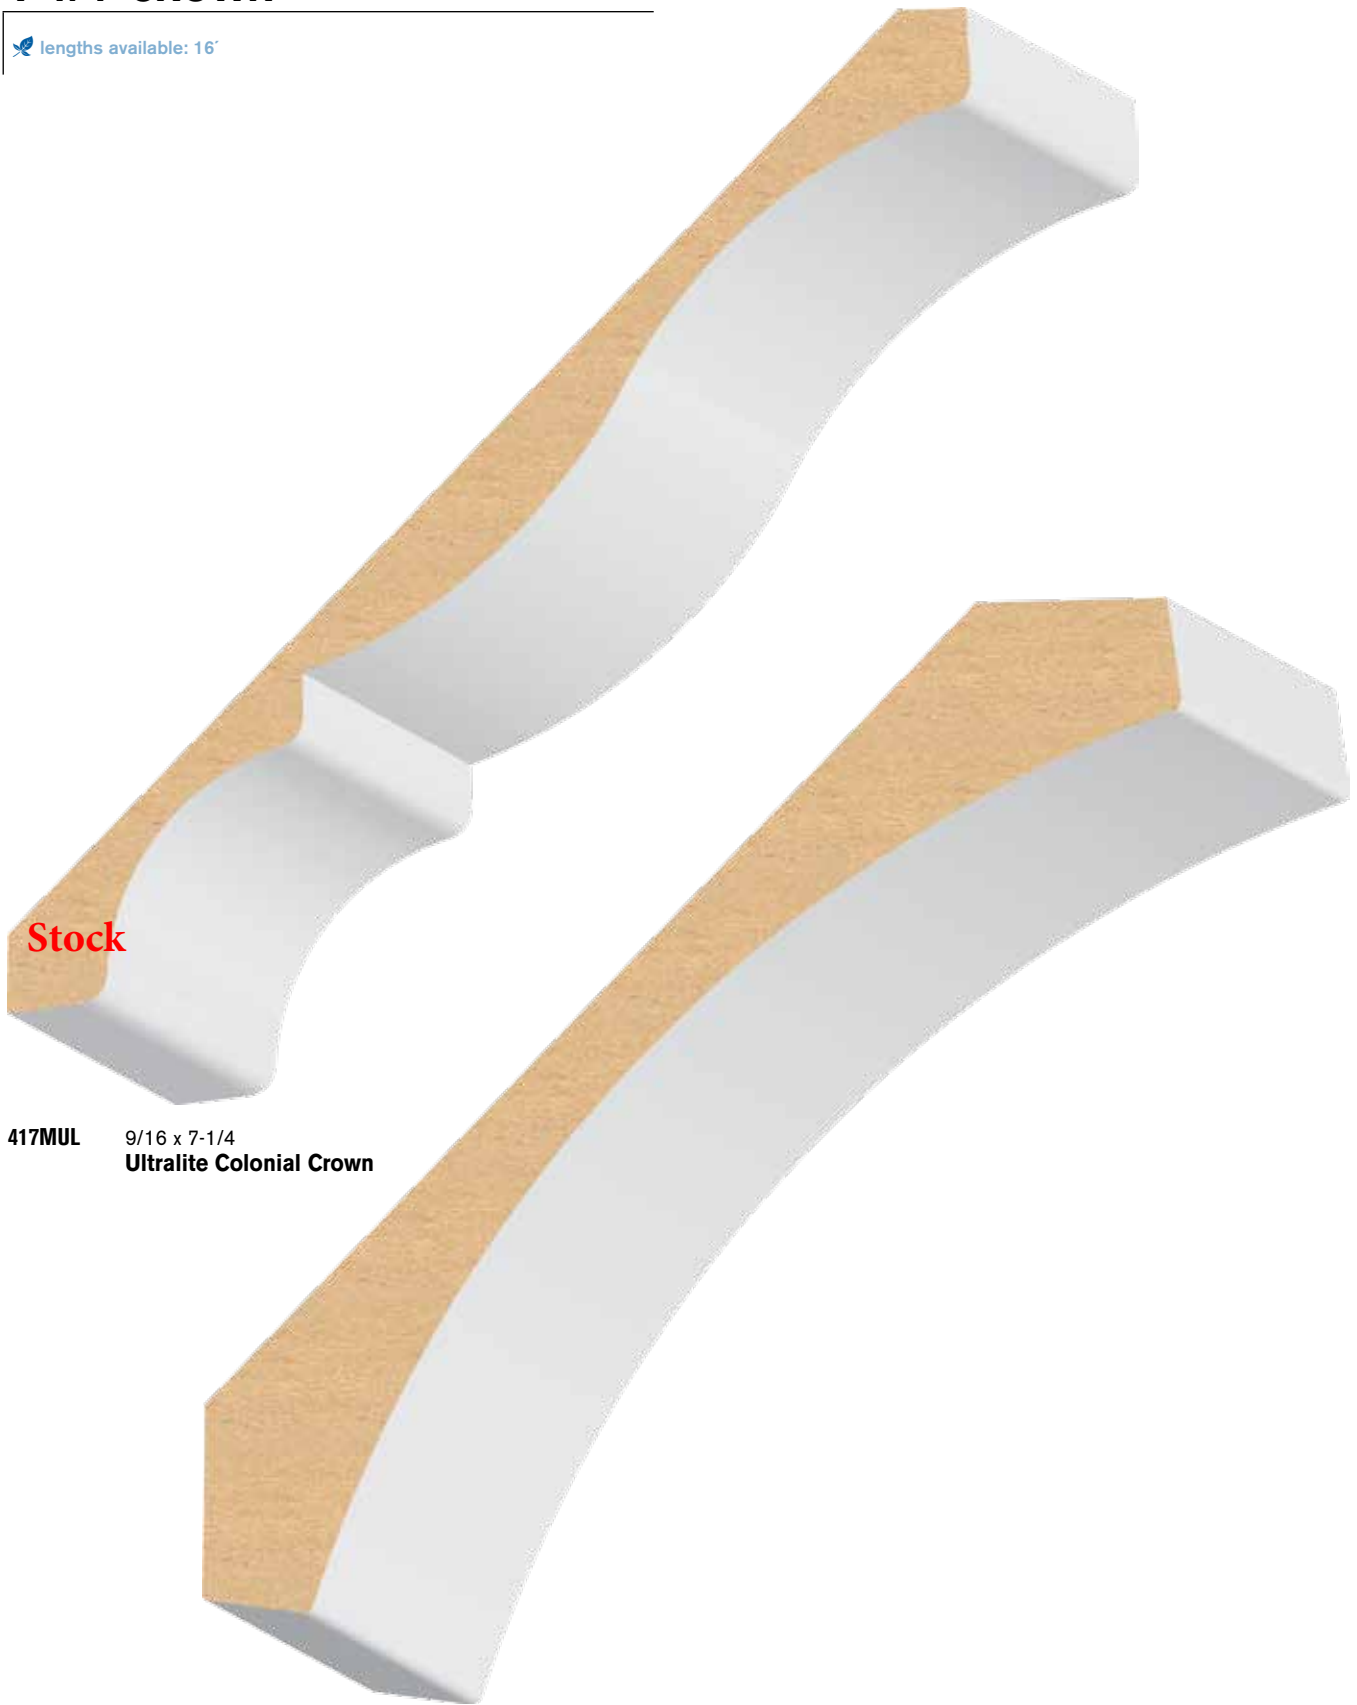

7-1/4" CROWN

(items are approximate scale only)

lengths available: 16'

Stock

417MUL 9/16 x 7-1/4
Ultralite Colonial Crown

445MUL 1-1/4 x 7-1/4 **Ultralite Contemporary Crown**