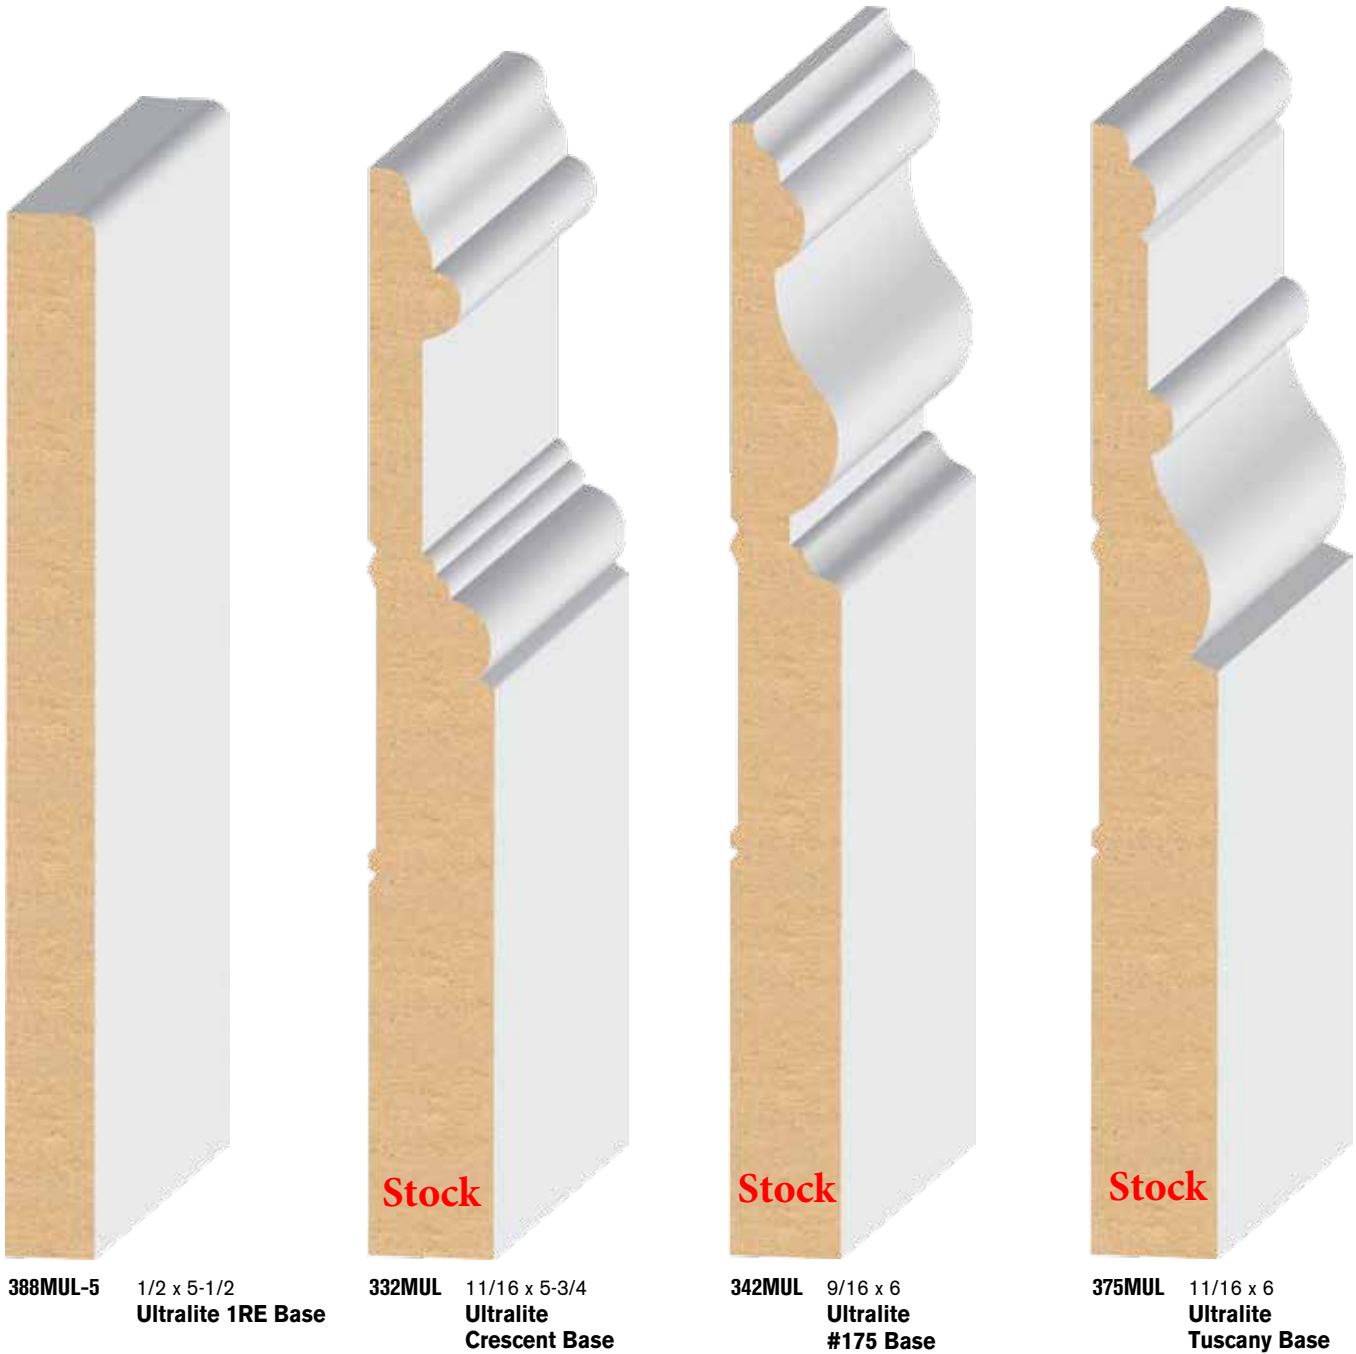

5-1/2" TO 6" BASE

(items are approximate scale only)

lengths available: 16'